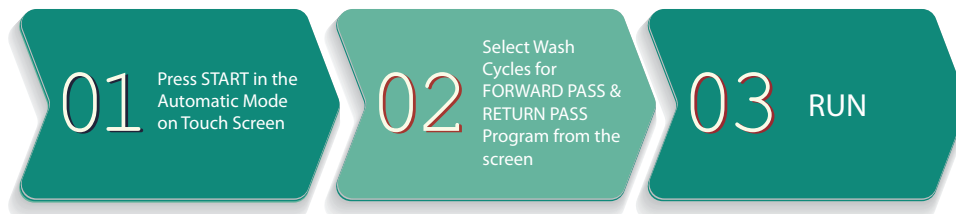

Control System

The equipment consists of an Advanced onboard Programmable Logic Control and a Touch Screen Interface for the equipment operation.

Equipment Operation

Arrowclean Equipment works on a Pass based program. The operator needs to select the program to run for the next pass.