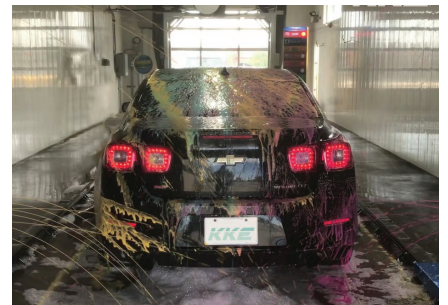

ARROWCLEAN

Revolutionary Car Wash Equipment for Small Spaces

Catering to the diverse needs of the automotive care industry, our versatile machine is not limited to individual users but is also an ideal solution for professional Car Wash Centers. Whether you're a small business or a large-scale operation, **ARROWCLEAN** is designed to enhance efficiency and provide a top-notch car washing experience for both individual car owners and commercial clients.

Wash Cycles

- Prewash
- Foam Soap Spray
- Lava Foam
- Triple Foam Wax
- Sealer Wax
- High Pressure Rinse *
- Low Pressure Rinse

Foam Soap Spray

A revolutionary car wash solution that delivers a rich lather for thorough cleaning and a brilliant finish.

Captivate customers with its superior performance, providing an engaging and visually appealing experience in a compact and efficient package.

Triple Foam Wax

Elevate customer satisfaction by offering an immersive and effective cleaning experience, making your car wash stand out in the market.

The Triple Foam Wax equipment ensures a premium service, attracting customers seeking top-notch quality and advanced technology for their vehicle care needs.

Lava Foam

Engulf your customers' cars in active Foam with the Lava Foam Technology with attractive lighting.