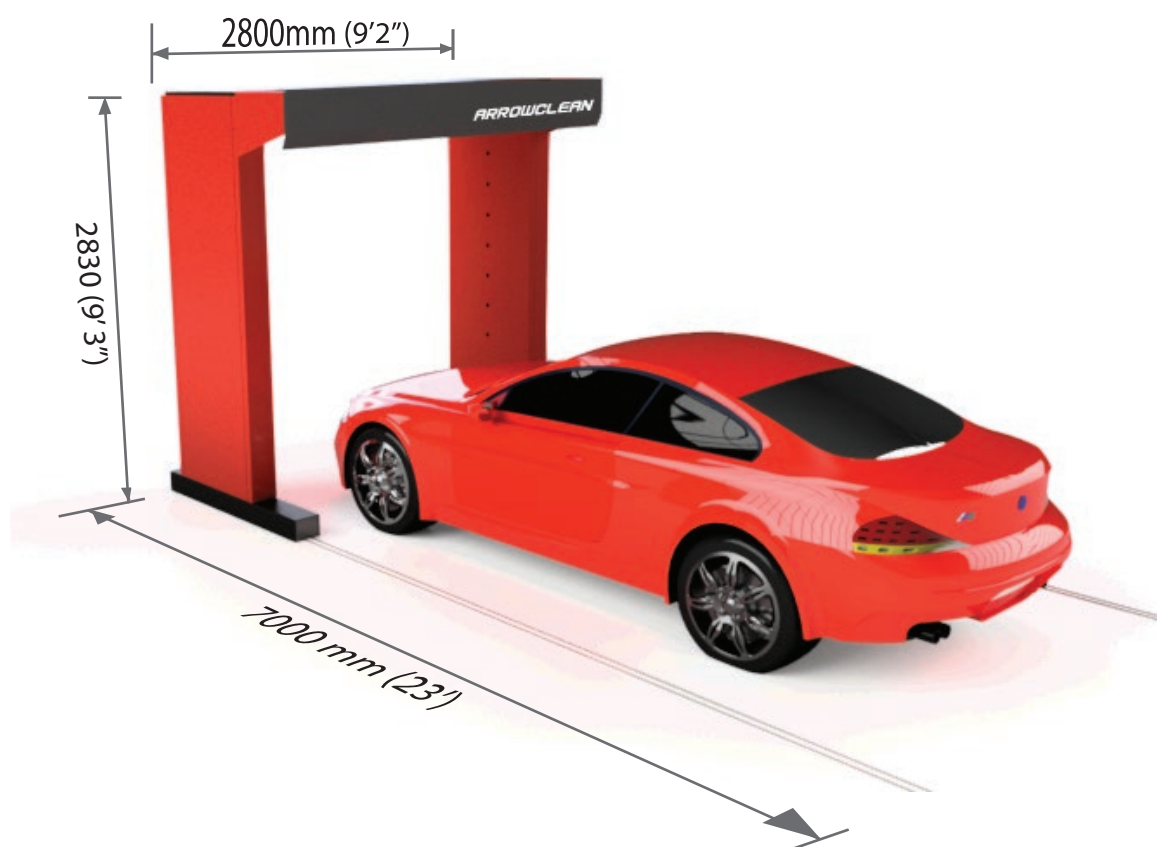

Colour Options

Default

Equipment Dimensions that Fit almost Anywhere

Electricity

Standard

Connection : 230 V AC 50 Hz
Connected Load : 1.5 hp / 1.1kW

With High Pressure Addon

Connection : 415V AC 50 Hz 3 Phase
Connected Load : 11.5 hp / 8 kW