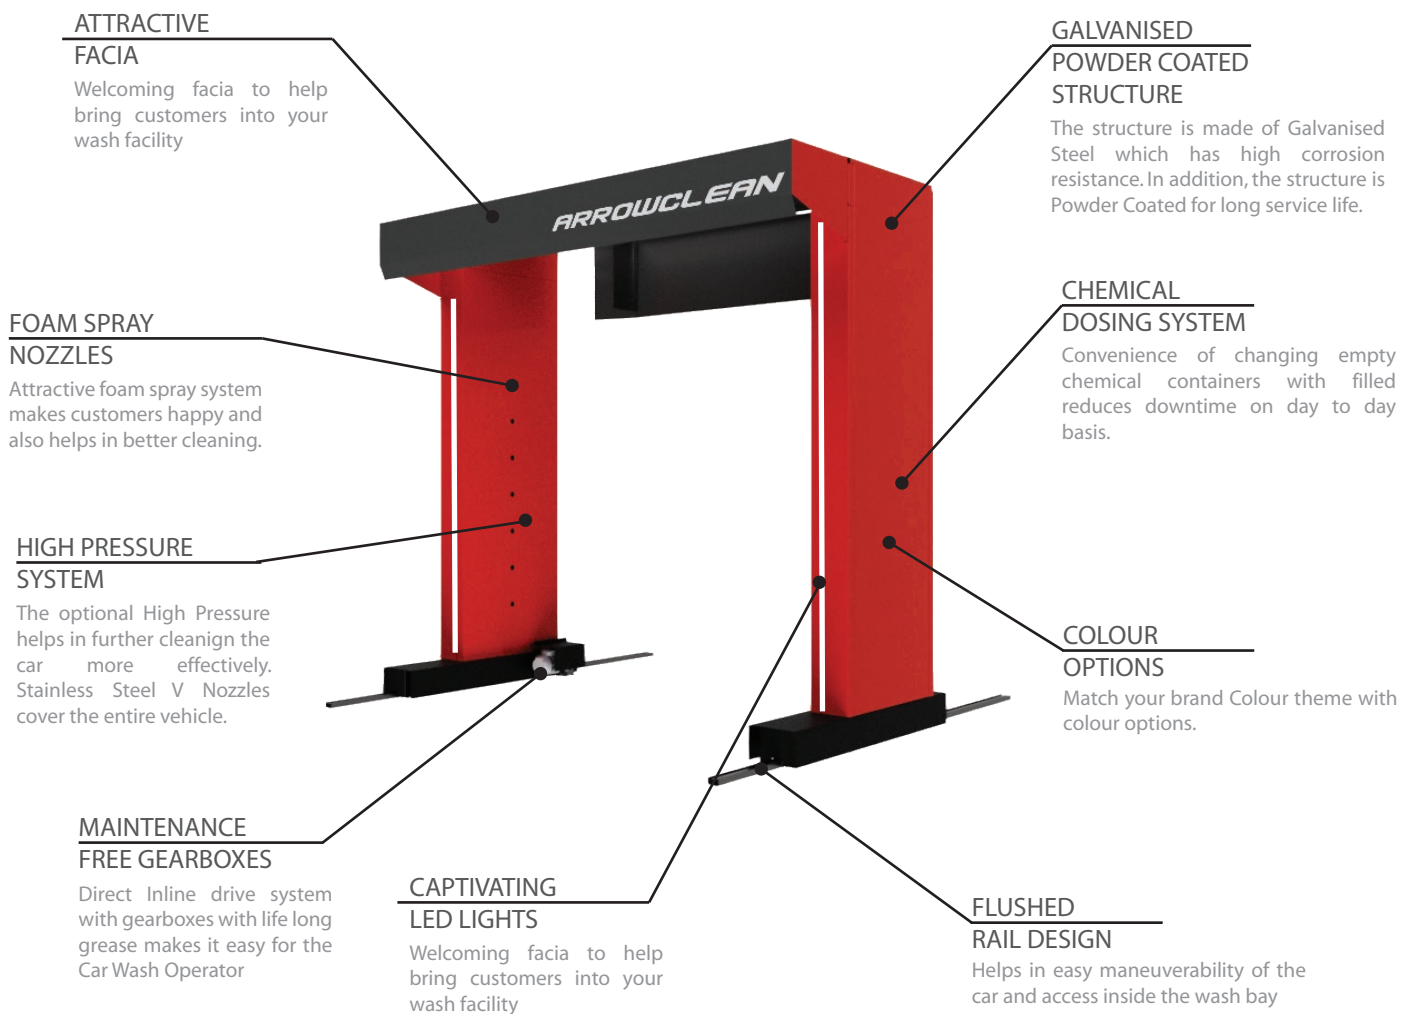

1 Small Form Factor :Width -10ft

2 Semi-Automatic : Saves Time

3 Attractive Foam Shampoo and Lava Foam

4 Long Life : Galvanised Structure

ARROWCLEAN

The Robotic Machine

Klein,
Aber wirtschaftlich sinnvoll !

ARROWCLEAN

Revolutionary Car Wash Equipment for Small Spaces

Catering to the diverse needs of the automotive care industry, our versatile machine is not limited to individual users but is also an ideal solution for professional Car Wash Centers. Whether you're a small business or a large-scale operation, **ARROWCLEAN** is designed to enhance efficiency and provide a top-notch car washing experience for both individual car owners and commercial clients.

Wash Cycles

- Prewash
- Foam Soap Spray
- Lava Foam
- Triple Foam Wax
- Sealer Wax
- High Pressure Rinse *
- Low Pressure Rinse

Foam Soap Spray

A revolutionary car wash solution that delivers a rich lather for thorough cleaning and a brilliant finish.

Captivate customers with its superior performance, providing an engaging and visually appealing experience in a compact and efficient package.

Triple Foam Wax

Elevate customer satisfaction by offering an immersive and effective cleaning experience, making your car wash stand out in the market.